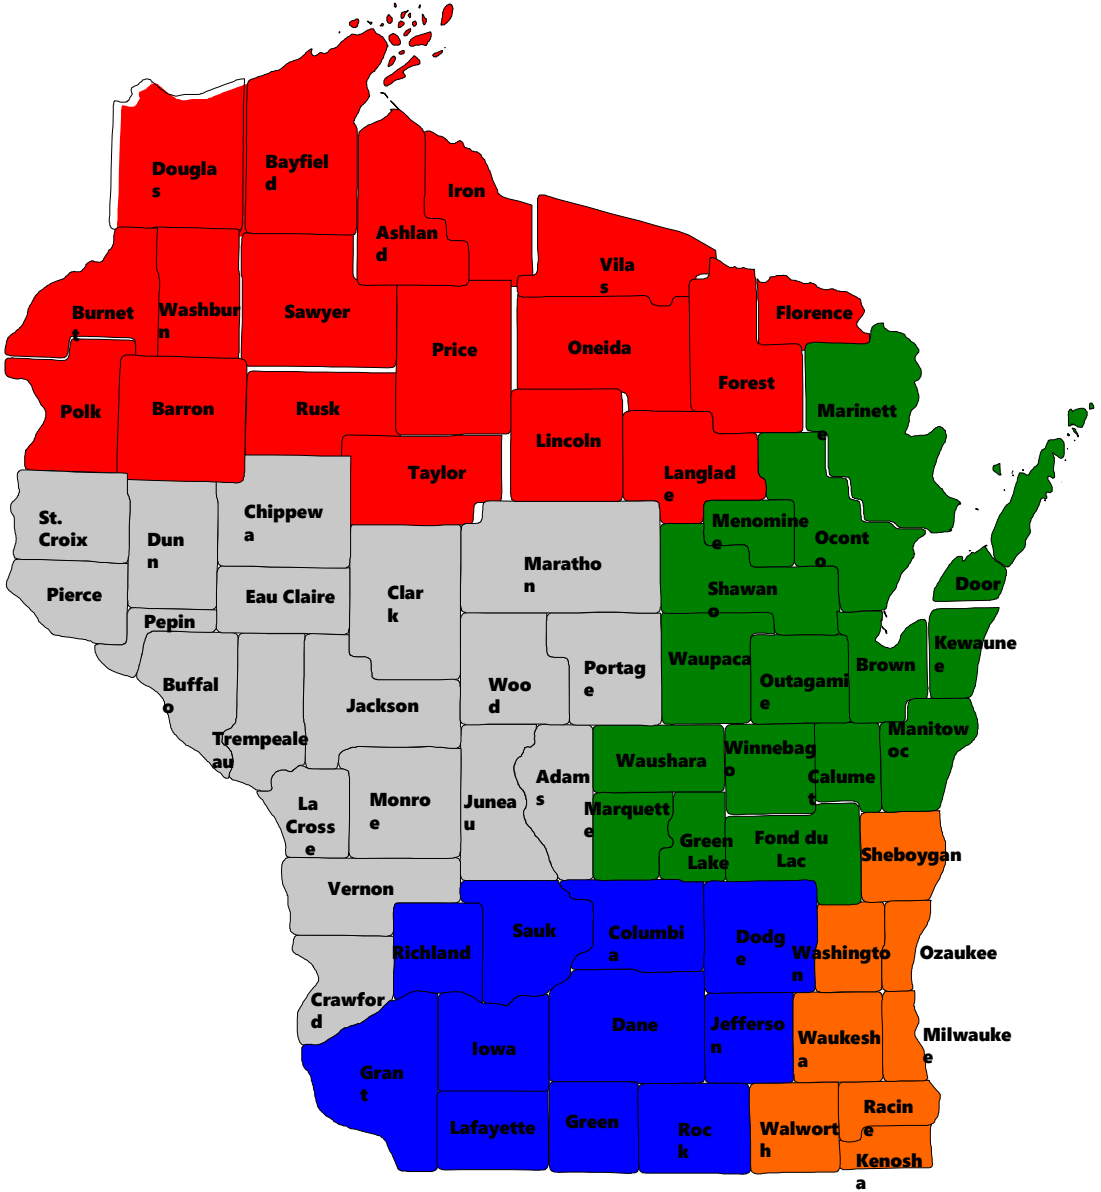

You can copy and paste each picture across software programs.

You can save each picture as its own file (right click, Save

This work (The Wisconsin Maps PowerPoint) is free of known copyright restrictions.

Please share this file widely in Wisconsin so we can

Wisconsin

Madison

Applied Population Laboratory
UW-Madison
Department of Community & Environmental
Sociology

UW
Extension
University of Wisconsin-Extension

Wisconsin

Adams County

Ashland County

Barron County

Bayfield County

Brown County

Buffalo County

Burnett County

Vernon County

Vilas County

**Eagle
River**

Walworth County

Elkhorn

Washburn
County

● Shell
Lake

Washington
County